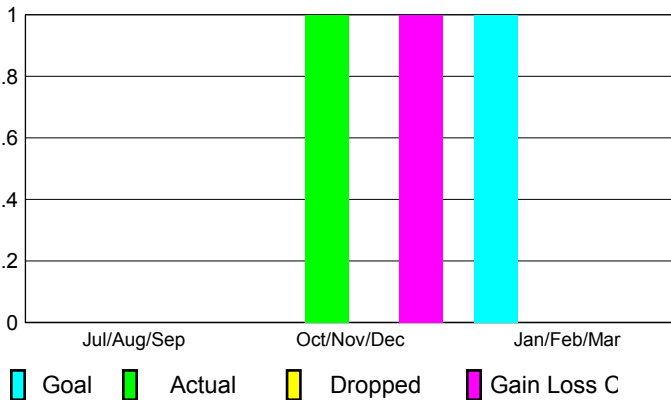

## CLUBS

Club Results  
2012-2013

Clubs  
2011-2012

Month	New Club Goal	Actual New Clubs	Actual Dropped Clubs	Gain/Loss of Clubs	Gain/Loss of Clubs
Jul/Aug/Sep	0	0	0	0	0
Oct/Nov/Dec	0	1	0	1	0
Jan/Feb/Mar	1				0
<b>Totals</b>	<b>1</b>	<b>1</b>	<b>0</b>	<b>1</b>	<b>0</b>

### Club Results 2012-2013

Goal, New, Dropped, Gain/Loss