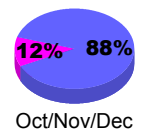

Gender Comparison 2012-2013

Jan/Feb/Mar

Male

Female