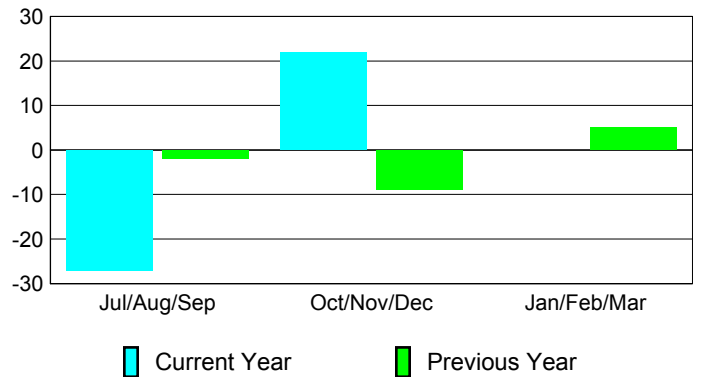

Gender Comparison 2012-2013

Jan/Feb/Mar

Male

Female