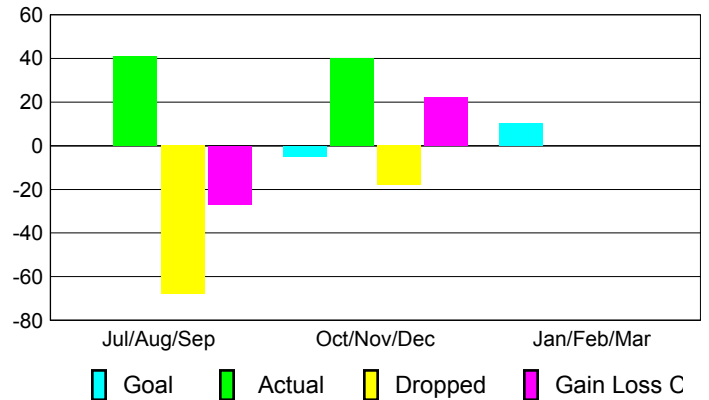

### YTD Status Quo Clubs 2012-2013

Status Quo Clubs Compared to Status Quo Members

## MEMBERSHIP

Membership Results  
2012-2013

Membership  
2011-2012

Month	Net Memb Goal	Actual New Memb	Actual Dropped Memb	Gain/Loss of Memb	Gain/Loss of Memb
Jul/Aug/Sep	0	41	-68	-27	-2
Oct/Nov/Dec	-5	40	-18	22	-9
Jan/Feb/Mar	10				5
<b>Totals</b>	<b>5</b>	<b>81</b>	<b>-86</b>	<b>-5</b>	<b>-6</b>

### Membership Results 2012-2013

Goal, New, Dropped, Gain/Loss

### Comparison of Membership Gain/Loss

Current Year Compared to the Previous Year