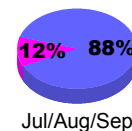

Gender Comparison 2012-2013

Jan/Feb/Mar

Male

Female